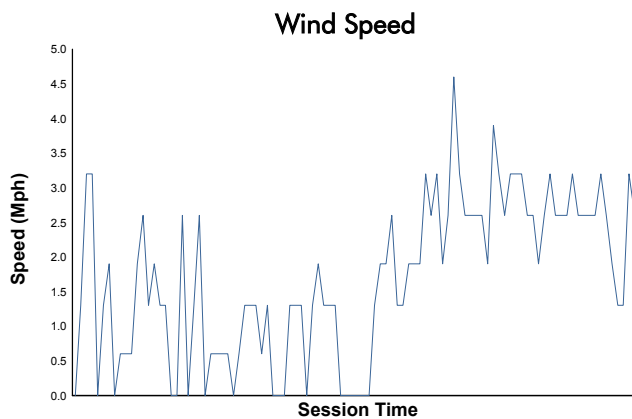

Chevrolet Sports Car Classic

Belle Isle Street Course / 2.3 miles
June 10 - 12, 2021 / Detroit, Michigan

IMSA WeatherTech SportsCar Championship

Race Weather Report

Track Status: **DRY**