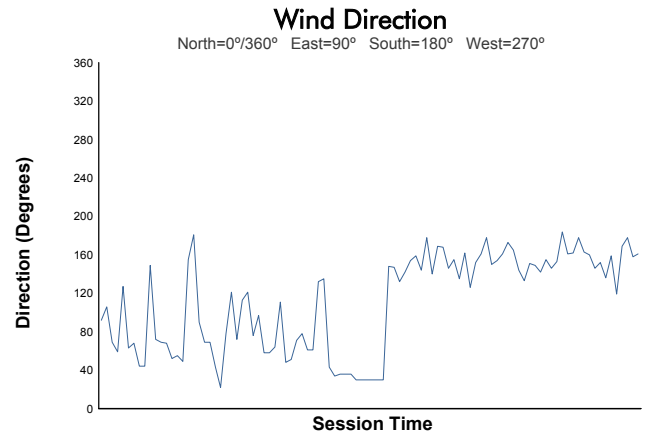

# Chevrolet Sports Car Classic

Belle Isle Street Course / 2.3 miles  
June 10 - 12, 2021 / Detroit, Michigan

### Race Weather Report

Track Status: **DRY**