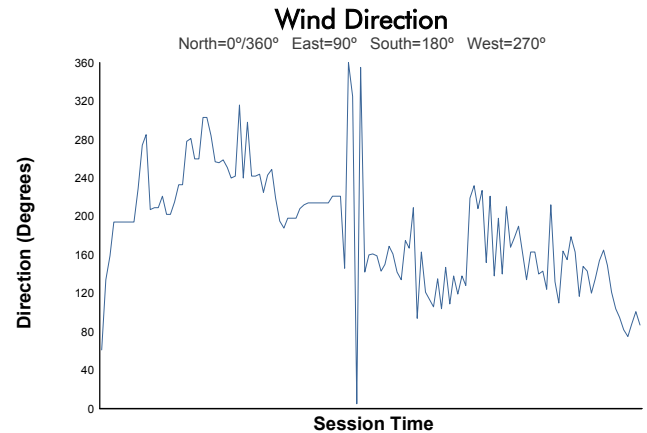

### Race Weather Report

Track Status: **DRY**