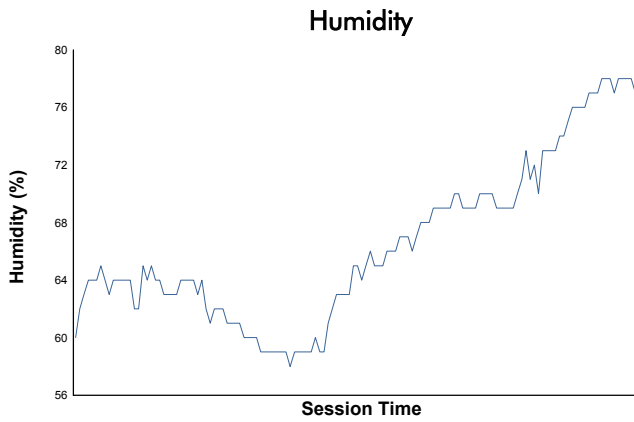

### Race Weather Report

Track Status: **DRY**