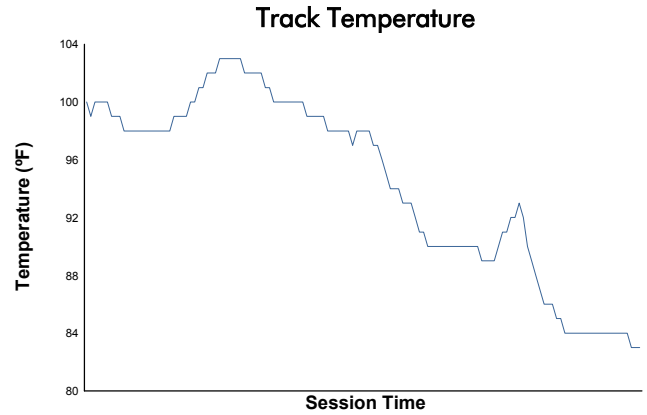

### Race Weather Report

Track Status: **DRY**