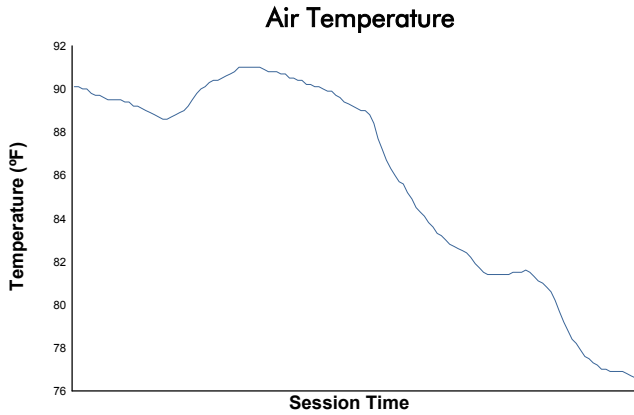

### Race Weather Report

Track Status: **DRY**