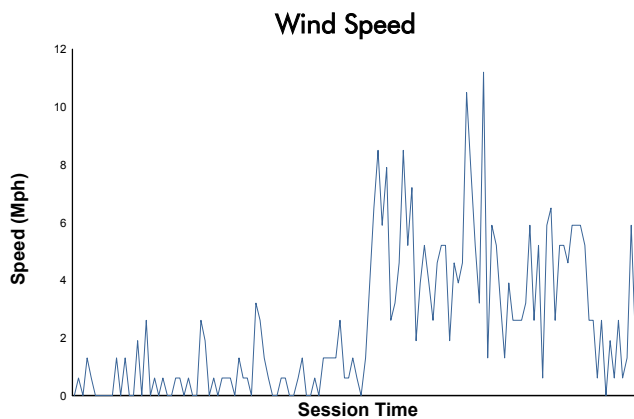

### Race Weather Report

Track Status: **DRY**