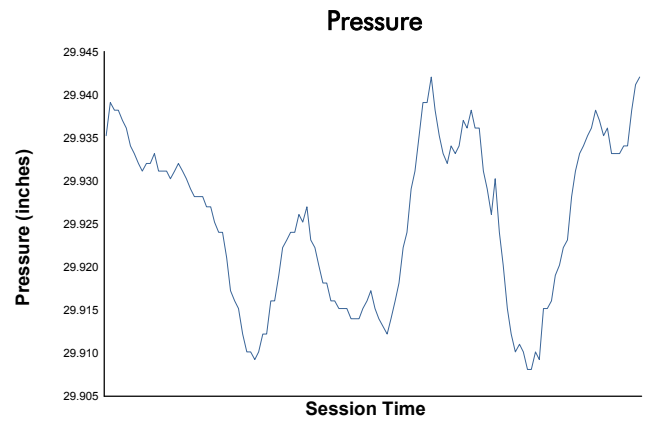

### Race Weather Report

Track Status: **DRY**