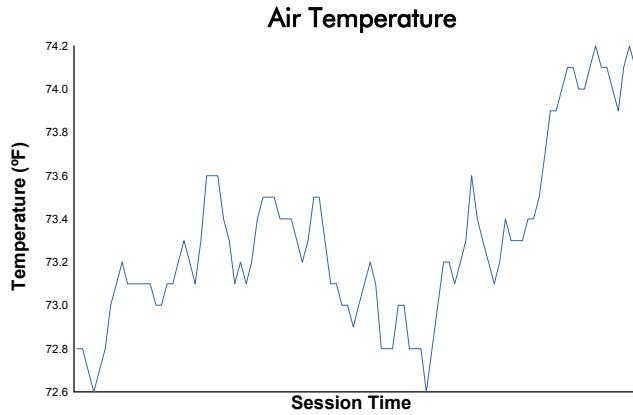

ACURA Grand Prix of Long Beach

Long Beach Street Course / 1.968 miles
September 24 - 25, 2021 / Long Beach, California

IMSA WeatherTech SportsCar Championship

Race Weather Report

Track Status: **DRY**