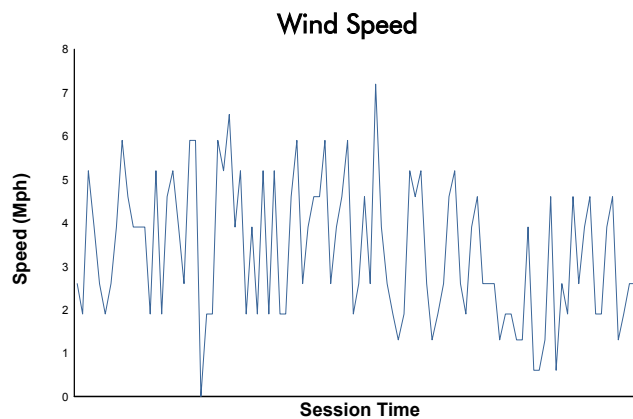

ACURA Grand Prix of Long Beach

Long Beach Street Course / 1.968 miles
September 24 - 25, 2021 / Long Beach, California

IMSA WeatherTech SportsCar Championship

Race Weather Report

Track Status: **DRY**